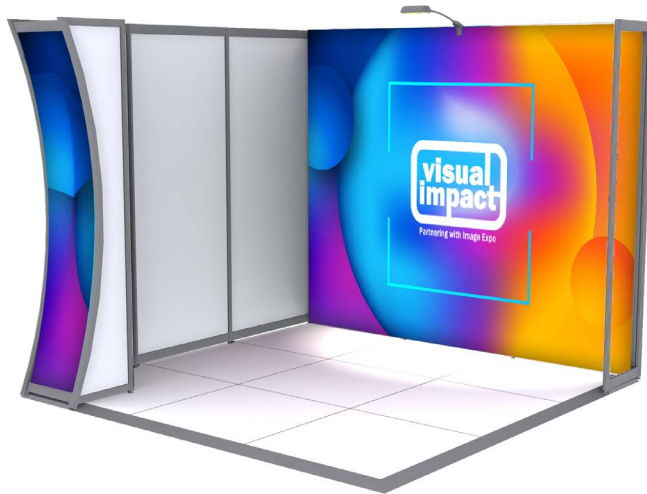

\$3,075 +GST

Structure

Octanorm structure with white melamine infill panels and curved Maxima fascia

Flooring

32mm white raised floor

Graphic Signage

1 x Digital print fabric banner
1 x Digital print curved lightbox infill