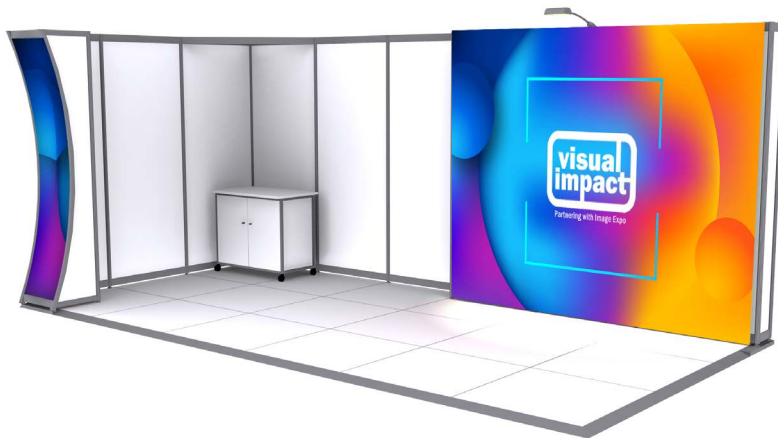

UPGRADE OPTIONS

ORDERS TO BE PLACED NO LATER THAN FRIDAY 24 MARCH 2023

SILVER PACKAGES – AVAILABLE FROM 18 SQM

(PRICES DO NOT INCLUDE SPACE COST)

SILVER OPTION A WITH RAISED FLOOR

$5,250 +GST

Structure

Octanorm structure with white melamine infill panels and curved Maxima fascia lightbox

Flooring

32mm white raised floor

Graphic Signage

1 x Digital print fabric banner
1 x Digital print curved lightbox infill

Lighting

1 x low voltage armlight

Power

1 x 4amp power outlet per stand

Furniture

1 x lockable cupboard small