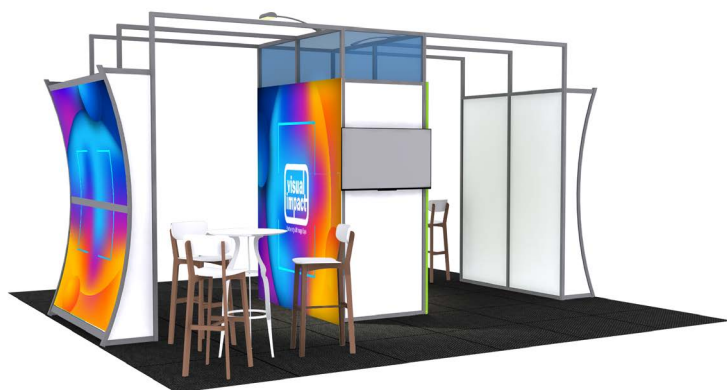

UPGRADE OPTIONS

ORDERS TO BE PLACED NO LATER THAN FRIDAY 24 MARCH 2023

GOLD PACKAGES – AVAILABLE FROM 36 SQM

(PRICES DO NOT INCLUDE SPACE COST)

GOLD OPTION C WITH RAISED FLOOR

\$14,300 +GST

FURNITURE & AV

6 x Ava stools, 2 x Provincial bar tables
42" Flat screen