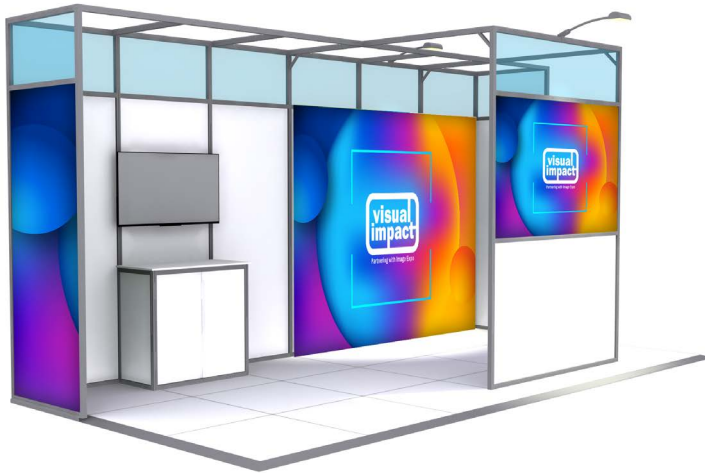

UPGRADE OPTIONS

ORDERS TO BE PLACED NO LATER THAN FRIDAY 24 MARCH 2023

SILVER PACKAGES – AVAILABLE FROM 18 SQM

(PRICES DO NOT INCLUDE SPACE COST)

SILVER OPTION C WITH RAISED FLOOR

$9,100 +GST

Structure

Octanorm structure with white melamine infill panels with coloured acrylic infills, curved maxima lightbox and lockable storage

Flooring

32mm white raised floor

Graphic Signage

1 x Digital print fabric banner
2 x Digital print curved lightbox infill

Lighting

2 x low voltage armlight

Power

1 x 4amp power outlet per stand

Furniture & AV

1 x lockable cupboard small
42" Flat screen