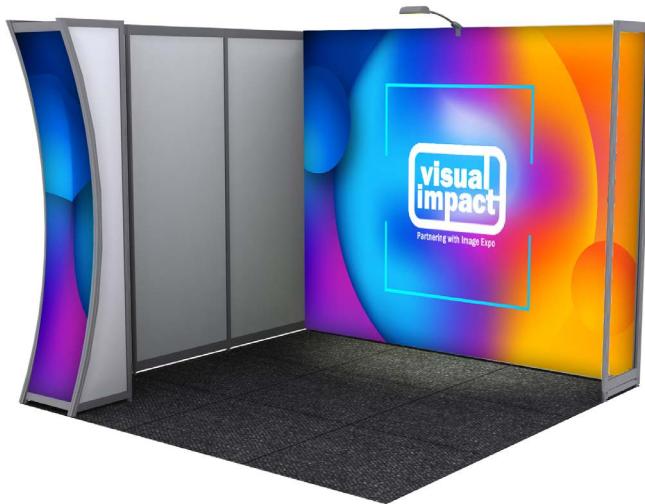

BRONZE OPTION B WITH CARPET

$2,325.00 +GST

Structure

Octanorm structure with white melamine infill panels and curved Maxima fascia

Flooring

1x1m black carpet tiles

Graphic Signage

1 x Digital print fabric banner
1 x Digital print curved lightbox infill

Lighting

1 x low voltage armlight

Power

1 x 4amp power outlet per stand

EASY ORDER: Simply select your upgrade options, complete the information below and return this via Email: exhibitions@visualconnections.org.au

Company Name _____ Stand # _____ Stand Size _____

Contact Name _____ Contact Number _____

For more information contact:

■ Peter Harper: +61 2 9868 1577 0418 267 952 peterh@visualconnections.org.au

■ Charly Blades: +61 2 9868 1577 charlyb@visualconnections.org.au