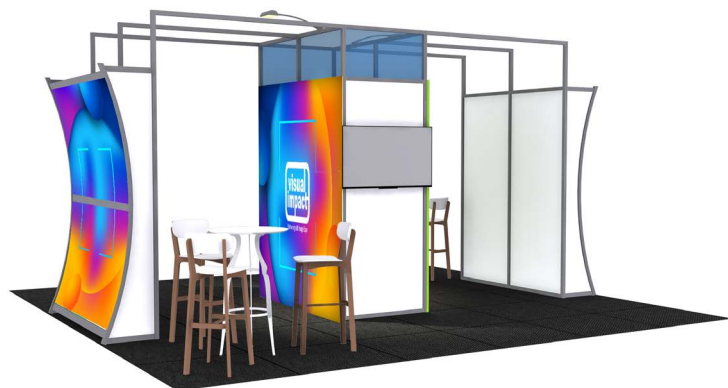

Power

1 X 4 amp power outlet per stand

Flooring

Option A: 32mm White raised floor
Option B: 1 x 1 m Black carpet tiles

GOLD OPTION D WITH CARPET

\$11,960 +GST

FURNITURE & AV

6 x Ava stools, 2 x Provincial bar tables
42" Flat screen