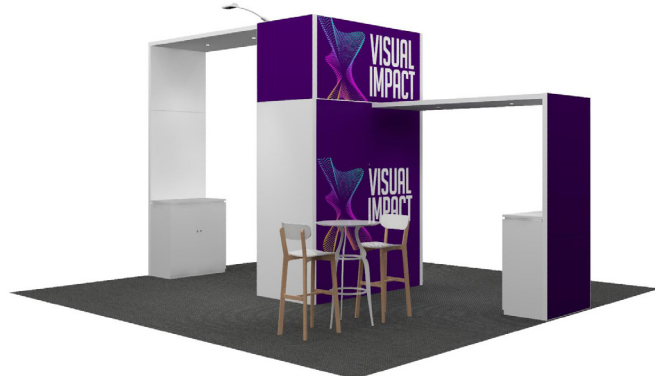

Power

3x 4amp power outlet

Flooring

32mm White raised floor

GOLD OPTION D WITH CARPET

\$11,570+GST

FURNITURE ONLY

2x Ava Bar Packages
2x Lockable cupboards