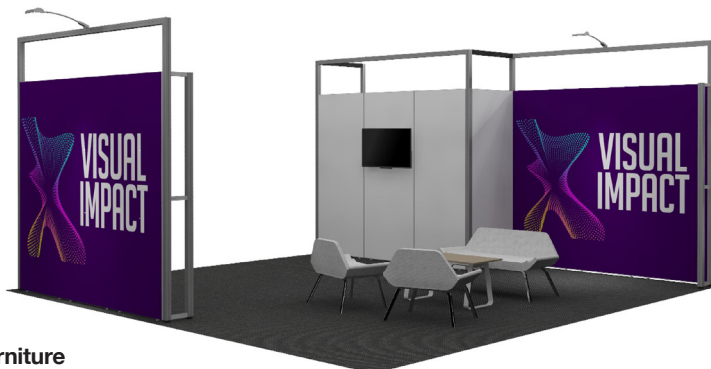

Structure

Infinity structure with white melamine infill panels and two large branding walls

Flooring

32mm white raised floor

Graphic Signage

2x Digital print fabric banner
2880mm x 2418mm

Lighting

2x LED Vario arm light

Power

1 x 4amp power outlet per stand

GOLD OPTION B WITH CARPET

\$8,320 +GST

Furniture

1x Siena 2-seater
2x Siena 1-seater
1x Nova coffee table timber
1x Lockable cupboard
42" Screen

Structure

Infinity structure with white melamine infill panels and two large branding walls